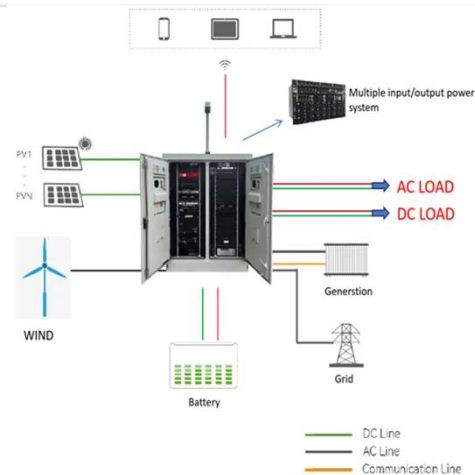

Internet Speed Test , Check Download & Upload Speeds

Check your internet speed with our simple and fast speed test. Get detailed results for your download speed, upload speed, and personalized insights into your connection performance.