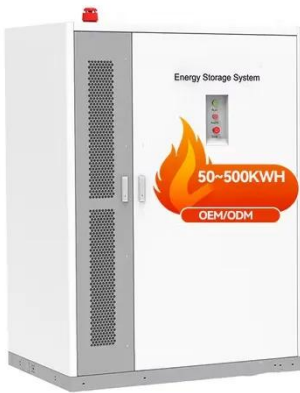

Speedtest by Ookla

Use Speedtest on all your devices with our free desktop and mobile apps.

Jackery Explorer 1000 v2 Portable Power Station

Whether you're camping, traveling off-road, or facing a home emergency, this versatile power station is up to the task. It's the next-generation power solution, faster and stronger than previous generations.