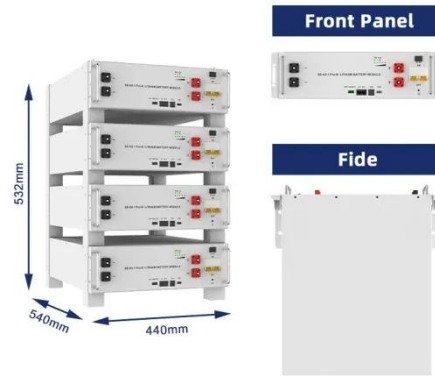

10 Best 1KW Portable Power Stations for All Your Power Needs in 2026

Its fast charging capability allows for a full recharge in just 1.5 hours, while multiple charging methods, including solar, grid, and generator options, enhance its flexibility. Additionally, it ...

1kWh , Battery Tower