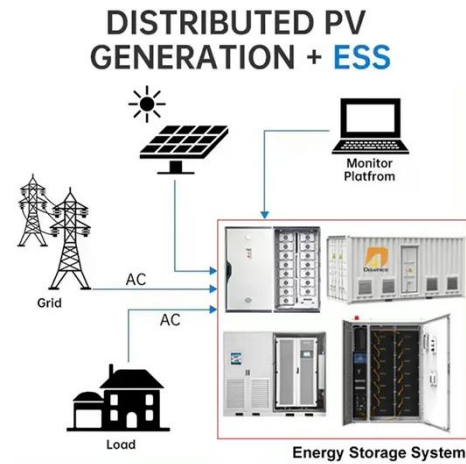

Dutch Energy Storage Cabinet for Outdoor Use , etrailer

Interested in Dutch Energy Storage Cabinet for Outdoor Use? Explore our trusted assortment and find the perfect fit for your needs!

PawHut 59" Expandable Outdoor Cat Tunnel Modular Pet Play ...