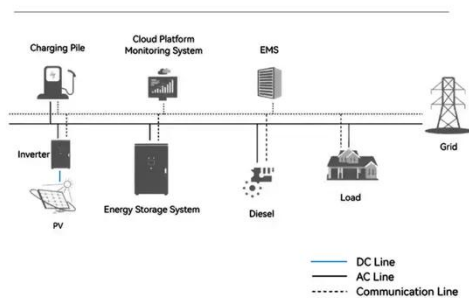

System Topology

59 in. Long Cat Tunnel, Wooden Outdoor Cat Tunnel House with ...

Featuring a long and extendable design, this PawHut cat shelter gives you the option to enhance the tunnel and make your backyard into an animal play center. This toy is versatile. You can form an L ...

Contact Us