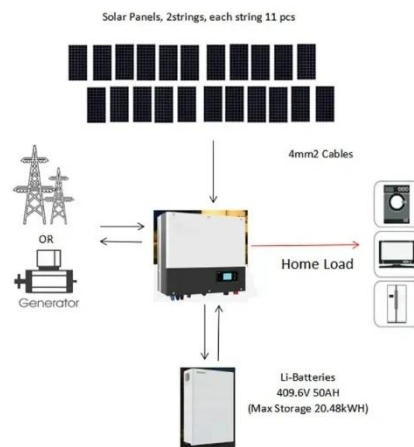

EV Charging Station Rebates & Incentives by State

Explore 2025 EV charging station rebates and incentives by state. Learn about federal, state, and utility programs to lower your EV charger installation cost.