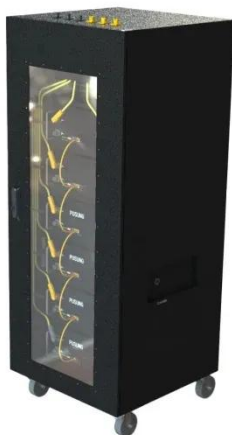

PEES Power Systems

Energy management system room of solar telecom integrated cabinet

Energy management system room of solar telecom integrated cabinet

NEMA Enclosures & Integrated Solutions

Whether for remote telecom stations, solar hybrid systems, or industrial automation units, we provide fully assembled cabinets with integrated power, cooling, and control systems for plug-and-play ...

Why Solar Modules Are Essential for Telecom Cabinets: 3 Key Roles ...

Smart energy management systems maximize the benefits of solar modules in telecom cabinets. Solutions like the ESTEL Smart Microgrid-Integrated Telecom Cabinet Energy Storage ...

Solar Modules + Smart Monitoring for Telecom Cabinets: Key Roles of

Solar modules provide reliable, clean power for telecom cabinets, especially in remote areas without grid access. Smart monitoring systems offer real-time data and instant fault alerts, ...

What Is an Energy Cabinet and How Does It Work? , SolarInfo

Powering a 5G outdoor base station cabinet, a solar microgrid, or an industrial power node, the energy cabinet integrates power conversion, energy storage, and intelligent management ...