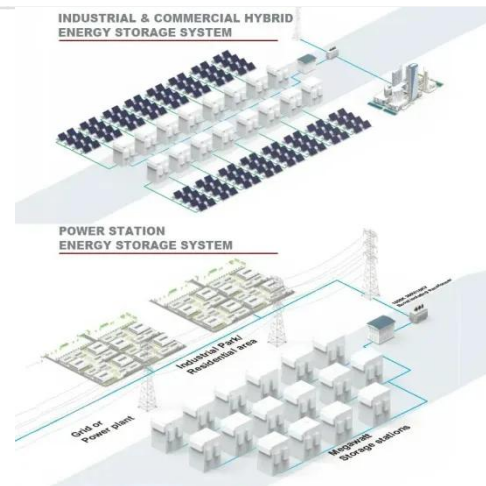

Network Cabinets , Saudi Arabia

FHC Cabinets are designed for servers, switches, routers, patch panels, and their cabling systems. Cabinets are ideal for offices, private and government buildings, schools, hotels, and all other indoor applications.