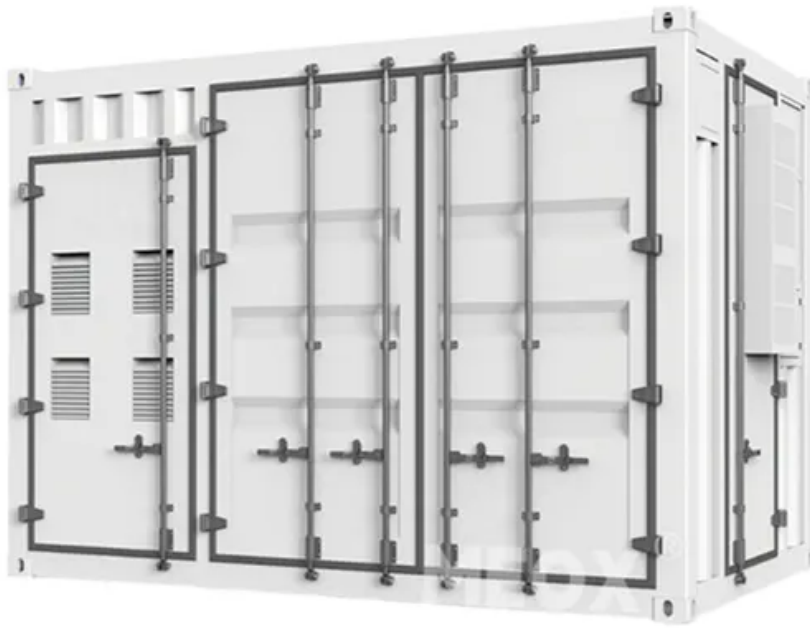

PEES Power Systems

Edge Computing Battery Storage Cabinet 47U

Edge Computing Battery Storage Cabinet 47U

Eaton REC Series IT Rack 42U/47U

A full range of easy-to-use cable management, airflow management and storage accessories are also available. The REC Series can also easily be assembled into aisle containment configurations with ...

Battery Cabinet, Battery Storage Cabinet, Battery Bank Rack

EverExceed VRLA battery cabinets are very durable, and easy to install. Engineered for use with most type of battery terminal models, these cabinets can fit a wide variety of applications.

Micro Data Centers for Edge Computing , EdgeRack Cabinets

Self-contained micro data center for edge computing. Comes with a built-in bottom-mounted cooling unit (5kW) with an integrated condensate water processing device, remote monitoring and management, ...

Rack Cabinet 19" 600x600 47U Battery Holder Black

47-unit high-capacity floor-mounted battery storage rack; Ideal for hosting photovoltaic accumulators; Capable of hosting up to 8 batteries 2 mm thick steel frame; Numbered uprights 2 mm thick, ...