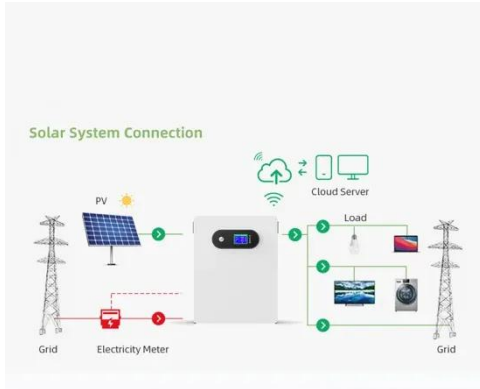

quite close to the island country of Bahrain.

'Energy storage boom' in Africa from 31MWh in 2017 to 1,600MWh in ...

In 2022, the continent had around 50MWh of energy storage capacity installed. Since then, energy storage capacity tripled in 2023 and then experienced another 10-fold increase in 2024.

Tanzania Energy Storage Container Sales: Market Insights & Buyer's

Want to understand Tanzania's booming energy storage container market? This guide reveals key applications, industry trends, and smart purchasing strategies for solar farms, mining operators, and commercial users. ...

What countries are in the east