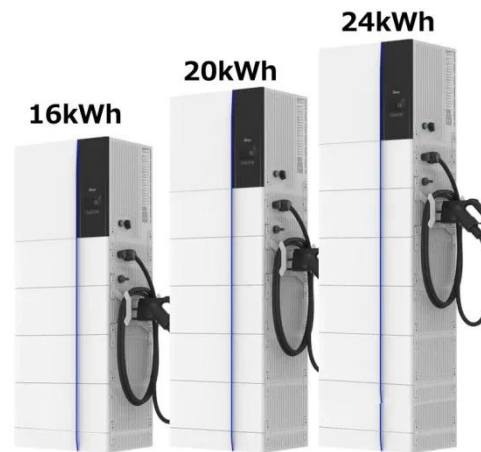

200kwh Lithium Battery Storage

This 200kwh battery storage provides a robust, scalable solution for reducing energy costs and supporting renewable energy integration. Whether for peak shaving, backup power, or grid ...

Contact Us

For catalog requests, pricing, or partnerships, please visit:
<https://peregrine-energy.co.za>