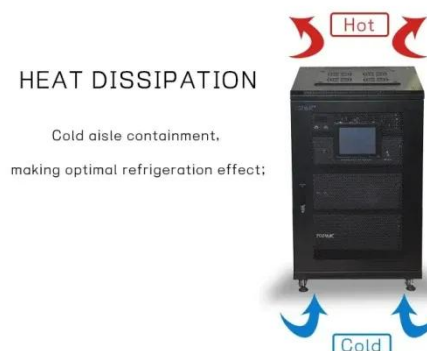

Integrated Energy Storage Cabinet Design: Innovations, Challenges, ...

With renewable energy adoption skyrocketing, integrated energy storage cabinet design has become the unsung hero of modern power systems. These cabinets aren't just metal boxes; ...