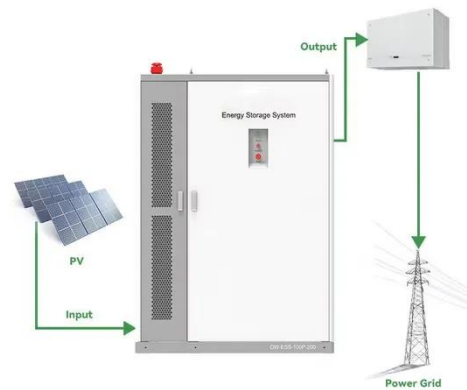

Energy storage system of communication base station

High-Performance Batteries: Featuring long-lasting (up to 3500 cycles) and safe energy storage batteries, it ensures uninterrupted power supply during power outages.