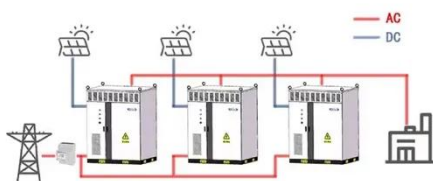

WORKING PRINCIPLE

Understanding Base Stations in Mobile Communication

This guide aims to break down the complexities of base stations, from their definitions to their evolving technological features, notably with the introduction of 5G.

Contact Us

For catalog requests, pricing, or partnerships, please visit:
<https://peregrine-energy.co.za>