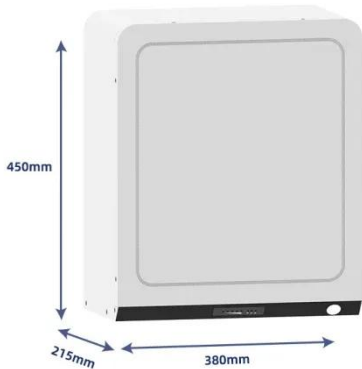

minute flights to San Diego.