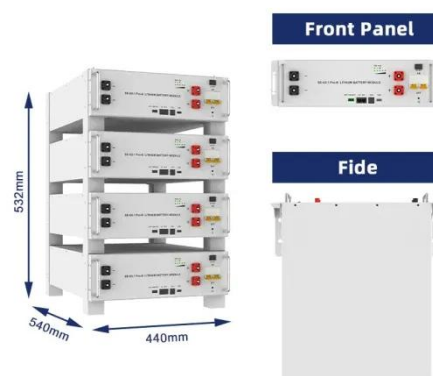

Marine wardrobe locker of SANYON in aluminum honeycomb

There is space for you to store your items, and getting to them is straightforward. In order let your clothes and goods easy to store on the boat or ship. If you need add hooks or more shelves,we also ...