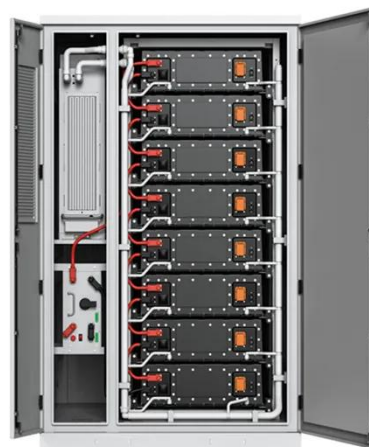

PEES Power Systems

Bulk purchase of 200kWh modular battery cabinets from the Middle East

Bulk purchase of 200kWh modular battery cabinets from the Middle

VRLA battery cabinets

- Designed according to the specific UPS model for easy connections, correct recharge current and appropriate discharge rating to optimize battery life.
- Modular hot-swap battery cabinets with string ...

50 to 200kW Battery Energy Storage Systems

Discover the MEGATRON Series - 50 to 200kW Battery Energy Storage Systems (BESS) tailored for commercial and industrial applications. These systems are install-ready and cost-effective, offering ...