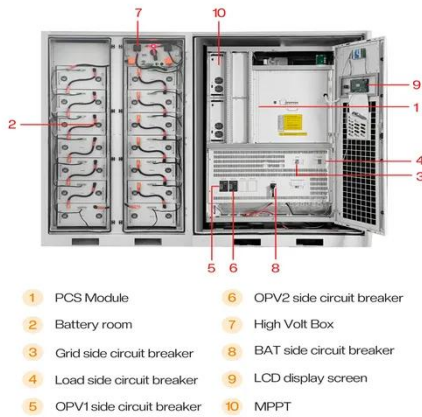

PEES Power Systems

Bulk purchase of 200kWh modular battery cabinets from the Middle East

Bulk purchase of 200kWh modular battery cabinets from the Middle

VRLA battery cabinets

- Designed according to the specific UPS model for easy connections, correct recharge current and appropriate discharge rating to optimize battery life.
- Modular hot-swap battery cabinets with string ...