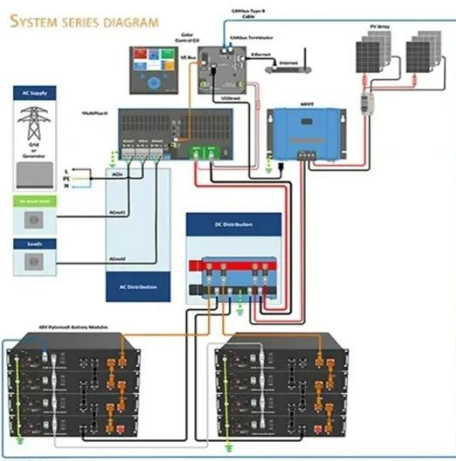

BSLBATT ESS-GRID Cabinet Series is an industrial and commercial energy storage system available in capacities of 200kWh, 215kWh, 225kWh, and 245kWh. It offers peak shaving, energy backup, ...

Commercial & Industrial Storage BESS System 200kWh, 220kWh, ...