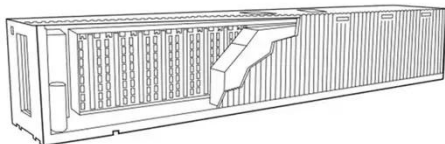

PEES Power Systems

Bulk purchase of 200kWh modular battery cabinets from the Middle East

Bulk purchase of 200kWh modular battery cabinets from the Middle

VRLA battery cabinets

- Designed according to the specific UPS model for easy connections, correct recharge current and appropriate discharge rating to optimize battery life.
- Modular hot-swap battery cabinets with string ...

50 to 200kW Battery Energy Storage Systems

Discover the MEGATRON Series - 50 to 200kW Battery Energy Storage Systems (BESS) tailored for commercial and industrial applications. These systems are install-ready and cost-effective, offering ...