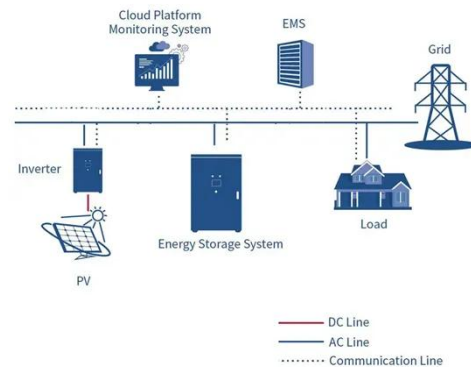

Weatherproof Outdoor Electrical Enclosures , Durable Outdoor ...

Discover AZE Telecom's weatherproof outdoor electrical enclosures and durable outdoor cabinets. Protect your electrical and telecom equipment from harsh environments with our IP-rated, ...

Outdoor Enclosures , NEMA-Rated Telecom Cabinets , IP55, IP65