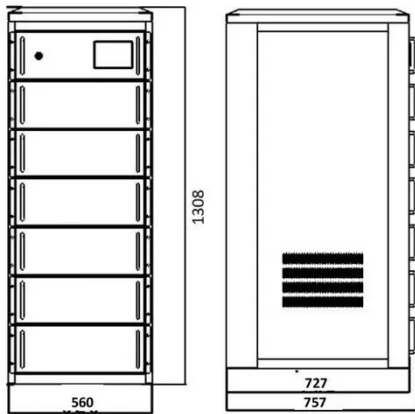

Best royu circuit breaker for sale manufacturer