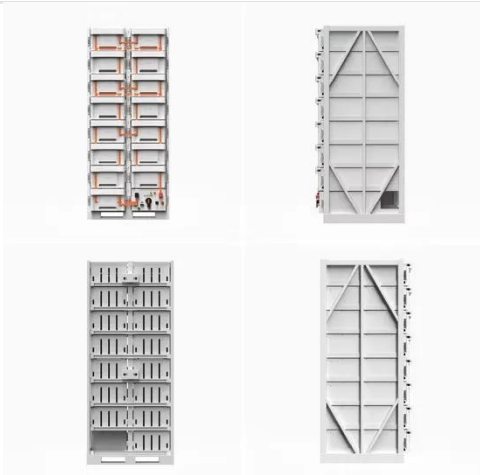

Vertiv(TM) EnergyCore, Lithium Ion Battery Cabinet

With advanced BMS intelligence for precise State of Charge (SoC) and State of Health (SoH) tracking, these battery cabinets simplify installation, reduce maintenance, and optimize runtime.

Main battery dealership quotes uk

Has anyone here had their v40 main battery replaced by the dealer or any