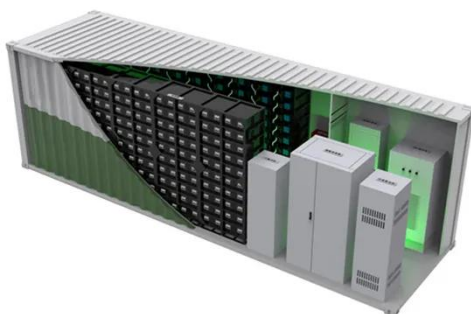

Outdoor Enclosures , NEMA-Rated Telecom Cabinets , IP55, IP65

Discover AZE's premium outdoor enclosures designed for superior weatherproof protection and NEMA-rated durability. Perfect for industrial equipment, electrical cabinets, and outdoor installations, our ...