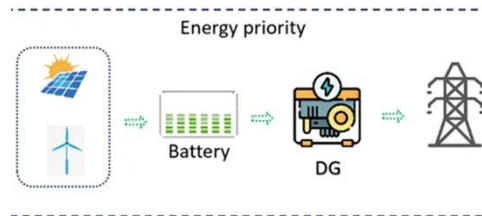

Outdoor Enclosures , NEMA-Rated Telecom Cabinets , IP55, IP65

Discover AZE's premium outdoor enclosures designed for superior weatherproof protection and NEMA-rated durability. Perfect for industrial equipment, electrical cabinets, and outdoor installations, our ...