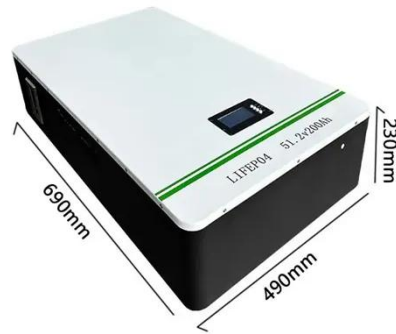

Cube ...

Designed to house a variety of communications equipment, CUBE customers take advantage of our engineering and factory integration for complete turn-key solutions. The CUBE product line ...

Contact Us

For catalog requests, pricing, or partnerships, please visit:
<https://peregrine-energy.co.za>