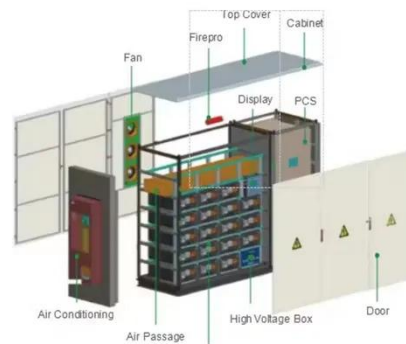

Ashgabat outdoor telecom cabinet 500kW

Voltage range: 691.2-947.2V

>6000 cycles (100%DOD)

EMS communication: 4G/CAN/RS485

Weatherproof Outdoor Electrical Enclosures , Durable Outdoor Telecom

Discover AZE Telecom's weatherproof outdoor electrical enclosures and durable outdoor cabinets. Protect your electrical and telecom equipment from harsh environments with our IP-rated, ...

Sunway Intelligent Air Cooling 500kW 1075kWh Outdoor Cabinet ...

? High-Capacity Outdoor Energy Storage for Scalable Applications Key Features: 1075kWh battery storage with 500 kW rated AC output, ideal for commercial and industrial loads. Combines LFP ...

Outdoor Telecom Cabinet

Learn about their features, including weatherproofing, temperature control, and space optimization, making them ideal for outdoor installations in remote locations and urban settings.