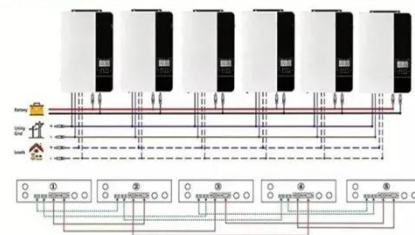

PEES Power Systems

72v inverter 220v2000

72v inverter 220v2000

NGL Series 72 VDC Nominal Input Pure Sine Wave DC-AC Inverters

These rugged inverters are extremely reliable, designed to provide many years of service in high shock, vibration, humidity, and EMI environments. Combining 3 inverters to form a 3 phase power system is optional.

Parallel (Parallel operation up to 6 Unit (only with battery connected))

AC input wires

AC output wires

48v to 220v,2000 Watt Pure Sine Wave Power Inverter 12V-72V DC to ...

[Powerful DC/AC Converter]: power inverter can provide 2000W continuous DC 72V to AC 110V/220V power, and provide up to 4000W peak surge power when the load starts, with a conversion efficiency of more than 92% ...

2000 Watt Off Grid Pure Sine Wave Solar Power Inverter 72V DC to ...

Waveform Pure Sine Wave. Surge Power
4000W. NO Load Current Draw

Contact Us

For catalog requests, pricing, or partnerships, please visit:
<https://peregrine-energy.co.za>