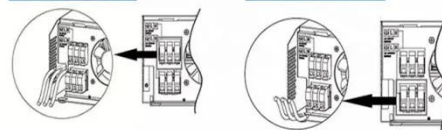

Parallel (Parallel operation up to 6 Unit (only with battery connected))

AC input wires

AC output wires

48v to 220v,2000 Watt Pure Sine Wave Power Inverter 12V-72V DC to ...

[Powerful DC/AC Converter]: power inverter can provide 2000W continuous DC 72V to AC 110V/220V power, and provide up to 4000W peak surge power when the load starts, with a conversion efficiency of more than 92% ...