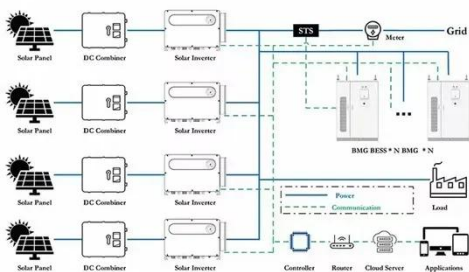

## 690V Communication Power Supply Cabinet for Residential Commur

### Custom Power Supply Cabinets , Riteoptic

Our base station cabinets can directly power nearly any communication equipment they house. The design of our racks and cabinets allow for high integration with different backup time and easy ...

### Outside Plant Enclosures (OSP) , Moore

This heavy-duty enclosure securely houses a Stand By Power Supply and three (3) batteries along with equipment and cable required for fiber optic conversion and/or distribution.