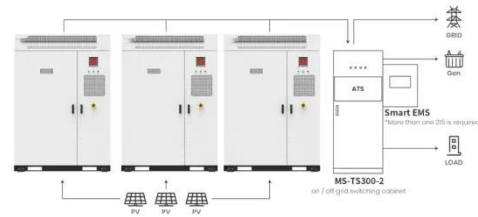

outdoor-rated, high-voltage commercial battery bank built to deliver reliable, scalable energy storage for industrial and large-scale applications.

Application scenarios of energy storage battery products