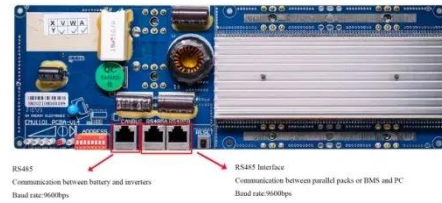

measure its efficiency in power output capacity. Learn about technical specs, applications, installation requirements & more!