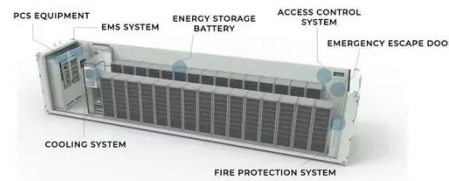

60 Minutes on CBS

America's #1 television news program,