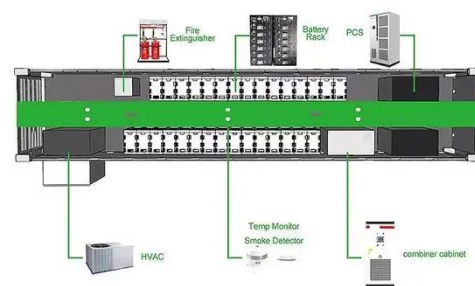

RUIXU , 6 Slot Battery Cabinet , Pre-assembled

RUIXU 6-Slot Battery Cabinet - pre-assembled, durable storage solution for organizing lithium batteries in solar or backup systems.