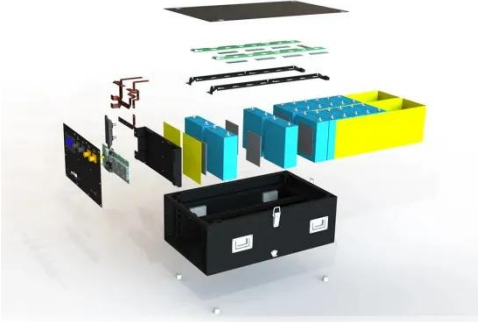

### RUIXU , 6 Slot Battery Cabinet , Pre-assembled -- OffGrid Lux

The Pre-Assembled 6 Slot Battery Cabinet is a robust and efficient storage solution designed for housing up to six lithium battery modules. Built for durability and ease of use, it includes heavy-duty busbars, ...

### EG4 6-Slot Enclosed Battery Rack , Pre-Assembled

EG4 Storage Solutions 6 Slot Battery Rack, featuring an enclosed cabinet

design. The cabinet door swings open on a sturdy hinge, allowing easy access to the equipment and cables for easy installation.