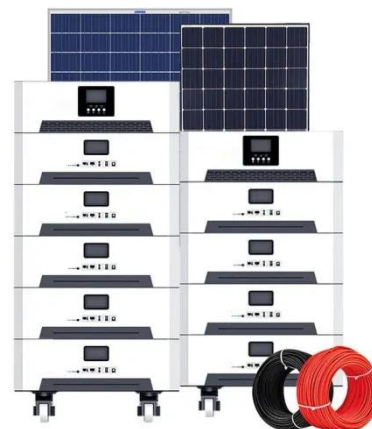

Kabinet Telekomunikasi Luar Ruangan IP55 , Kandang ...

Apa itu KABINET TELECOM LUAR RUANGAN IP55? Kabinet Telekomunikasi Luar Ruangan IP55 adalah penutup yang kokoh dan tahan cuaca yang dirancang untuk melindungi peralatan ...