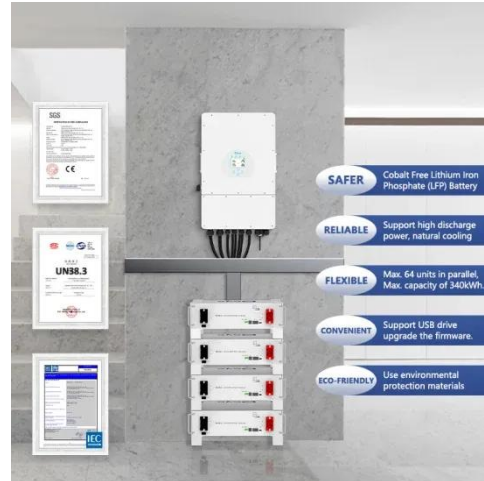

ruangan dalam gaya berdiri di lantai dan di dinding, dirancang untuk melindungi

...

Contact Us

For catalog requests, pricing, or partnerships, please visit:
<https://peregrine-energy.co.za>