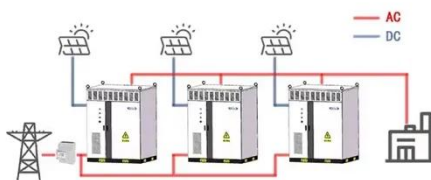

WORKING PRINCIPLE