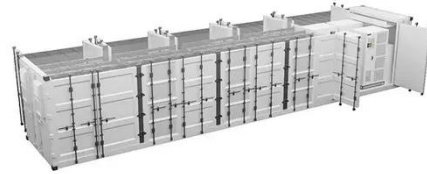

500 kWh Energy Storage: The Game-Changer You Can't Ignore

Enter 500 kWh energy storage systems - the unsung heroes quietly revolutionizing how we store and use electricity. These mid-sized systems (roughly powering 50 homes for a day) are ...