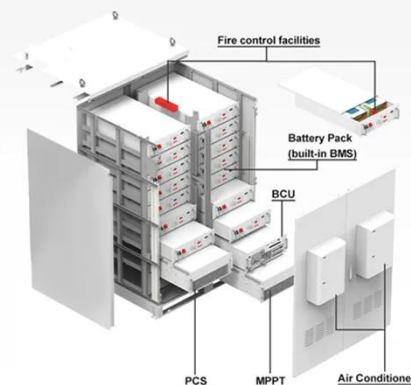

Scalable Mobile Energy Storage Containers for Bridges

Our's Containerized Battery Energy Storage Systems (BESS) offer a streamlined, modular approach to energy storage. Packaged in ISO-certified containers, our ...