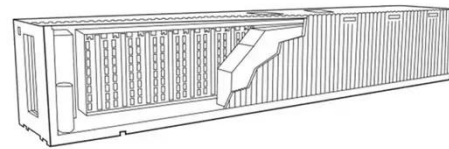

Sunpal Lithium Battery Container Storage Bess 350kW 500kWh ...

We have the ability to provide customized design and supporting capabilities for various solar systems, such as commercial and home off-grid solar systems, hybrid solar systems, grid-connected solar ...

Modular Energy Storage