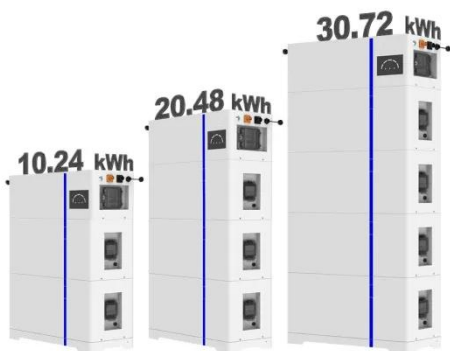

PEES Power Systems

30kW Communication Power Supply Cabinet Futures

30kW Communication Power Supply Cabinet Futures

Emerson 30KW Switching DC Power Supply Indoor Cabinet

...

Key attributes Model Number
Netsure731 CC2-X2 Type Telecom Power
Brand Name Emerson Place of Origin
Beijing, China Use 5G communication
site Output Voltage 48v Dimensions
600*400*1600mm ...

Frequency Conversion Electric Control Cabinet Panel 415V/30kw ...

Frequency Conversion Electric Control Cabinet Panel 415V/30kw VFD Cabinet, Find Details and Price about VFD Cabinet Frequency Conversion Cabinet from Frequency Conversion ...

ESS

Netsure731 48V 30KW Power Supply Cabinet

Netsure731 48V 30KW Cabinet R48-3000A3 R48-3000E3 M522S offers 93% efficiency, 600A output current, and 12-month warranty. Ideal for power supply needs., Alibaba

MEAN WELL continues to develop high-

power switching power supplies, with individual power units ranging from 3.2kW to 30kW. The output voltage/current can be flexibly adjusted through ...

Contact Us

For catalog requests, pricing, or partnerships, please visit:
<https://peregrine-energy.co.za>