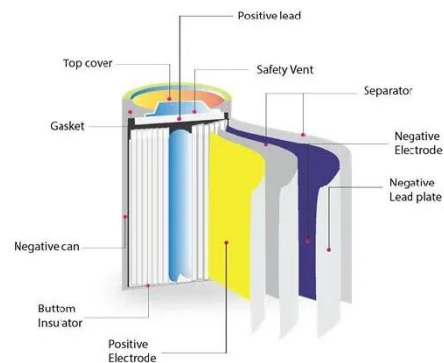

LIBSESMG16IEC

Schneider Electric Indonesia.
LIBSESMG16IEC - Galaxy Lithium-ion Battery Cabinet IEC with 16 x 2.04 kWh battery modules.