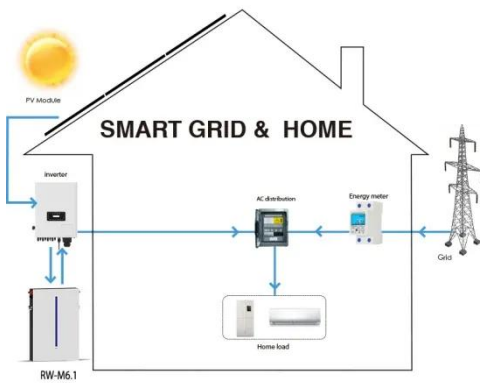

Battery Cabinet

Lithium Battery Cabinet SmartLi 3.0 Scenario where SmartLi 3.0 lithium battery cabinets are deployed outside the smart module: One integrated UPS can connect to a maximum of 10 ...

Make any room a data center with Huawei's FusionModule2000

The Huawei smart modular DC solution is a cutting-edge technology that comes equipped with the NetEco6000 intelligent O& M system that utilizes 3D visualization to monitor and ...

Battery Cabinet

A maximum of three battery groups in up to six battery cabinets can be deployed inside the smart module. If