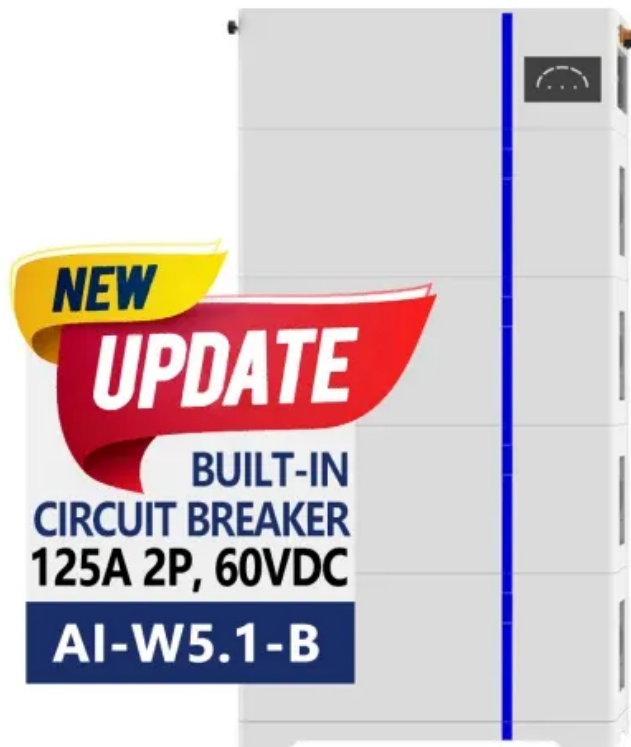

PEES Power Systems

2MW Battery Cabinet for Indonesia Data Center in Network Room

ESS

2MW Battery Cabinet for Indonesia Data Center in Network Room

Battery Technology for Data Centers and Network Rooms:

...