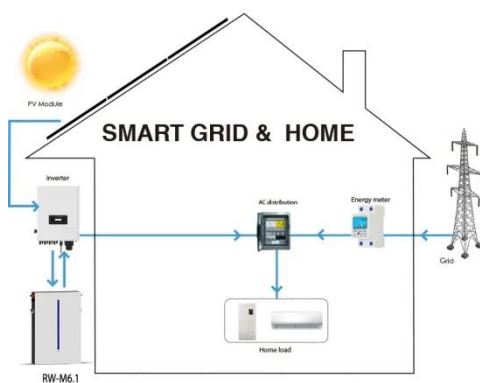

SolarWorld Sunmodule solar panel 270 watt mono black data sheet

SolarWorld only delivers modules that have greater than or equal to the nameplate rated power. SolarWorld guarantees a maximum performance degradation of 0.7% p.a. in the course of 25 years, a ...

Aditi Solar 24V

The 24V - 270WP solar panels have a rated output of 270 Wp and an impressive efficiency of 13.8 %, making them an excellent choice for homeowners looking to harness the power of the sun and ...

Polycrystalline Solar Panel Jinko Solar Eagle 270W

With a range of powers up to 270Wp, the Eagle module is the most powerful panel of 60 cells of its kind available in the market. The first module with the double PID 85 certification ensures maximum ...