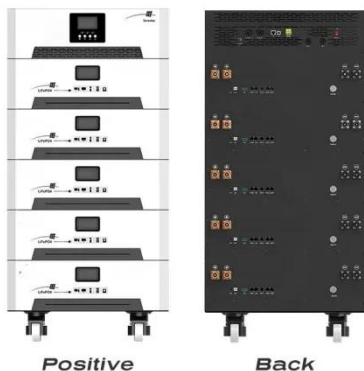

diesel Generator 200kw Denyo 250 Kva Closed Type Standby ...

diesel generator 200kw denyo 250 kva closed type standby generator set 1250kva power generators price philippines Our factory has CCEC, DCEC,, VOLVO, Deutz, Daewoo, Shangchai, Weichai ...

KEMPOWER C-Series

Each cabinet utilizes 1 to 4 power