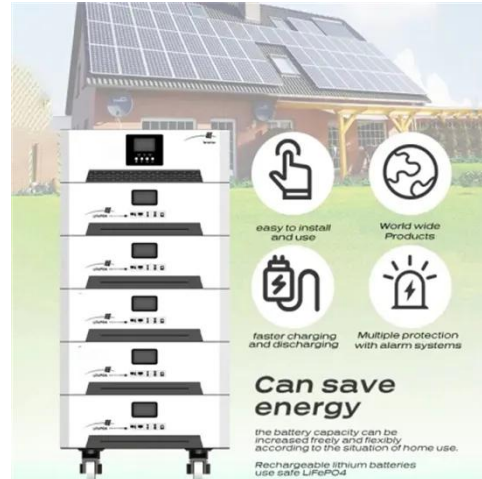

kW 100kw 150kw ...

Buy Energy storage 30kW 60kW 90 kW
100kw 150kw 200kw off grid Commercial
Battery Energy Storage Cabinet online
today!