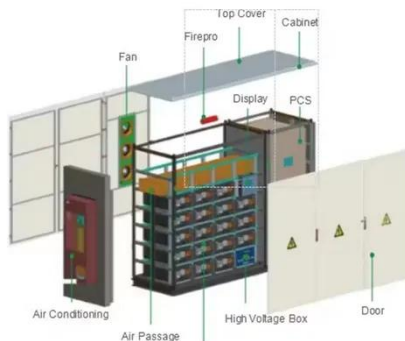

massive 6,000-watt surge capacity for 20 seconds, ensuring reliable startup for heavy-duty equipment.

2000 Watt Pure Sine Power Inverter 12 Volt - Industrial

Designed for harsh, real-world conditions, this newly upgraded model combines industrial-grade durability with advanced performance technology--so you can run sensitive electronics, heavy-duty ...

RICH SOLAR NOVA PURE 2K , 2000 Watt (2kW) 12 Volt Industrial ...

The RICH SOLAR NOVA PURE 2K is a high-performance 12V pure sine wave inverter that delivers 2000 watts of clean, continuous power. Built for mobile and off-grid setups, this inverter is ideal for ...

Contact Us