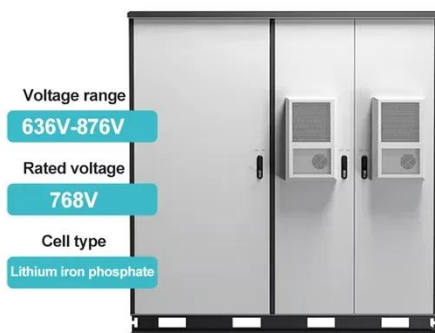

Cabinet Energy Storage System , VREMT

Discover our high-efficiency, modular battery systems with zero capacity loss and rapid multi-cabinet response. Ideal for industrial, commercial, and emergency applications, our solutions offer remote ...