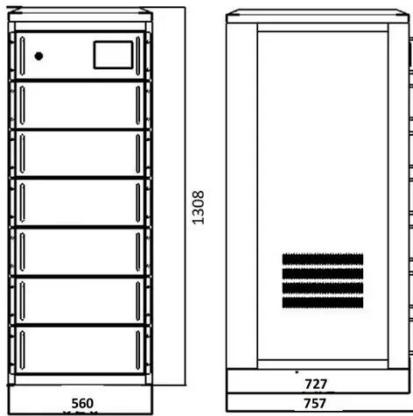

Outdoor Lithium-ion Battery Cabinet The Delta Outdoor cabinet is the choice from the tropics to the arctic when space is scarce or site density needs to be increase cost-effectively.

Contact Us

For catalog requests, pricing, or partnerships, please visit:
<https://peregrine-energy.co.za>