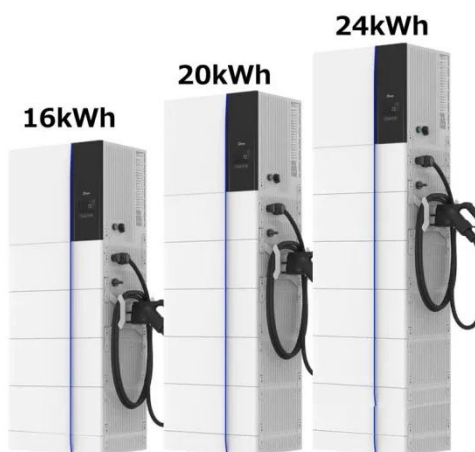

36V 15AH Naked Battery Pack , Lithium Power , Made in USA

Proudly made in the USA, the 36V 15AH Naked Battery Pack is built to empower industries across the globe. From electric bikes, scooters, and skateboards to electric boats, robotics, medical devices, ...