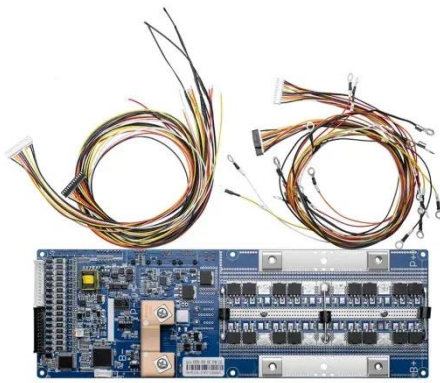

PEES Power Systems

1500V Server Rack for Substations

1500V Server Rack for Substations

Critical Power, Cooling and Racks

SRT1500RMXLAUS - APC Smart-UPS On-Line, 1500VA, Rackmount 2U, 120V, 6x NEMA 5-15R outlets, SmartSlot, Extended runtime, W/ rail kit [TAA].

APC Smart-UPS On-Line, 1500VA, Rackmount 2U, 120V, 6x 5-15R ...

Protect servers, switches, networking devices and point-of-sale equipment with the APC Smart-UPS On-line 1500VA. APC Smart-UPS On-line provide backup battery power during power ...

UPS Battery Backup with Surge Protection, 1500VA ...

You can mount the SMART1500LCD in just 2U of space in an EIA-standard 19 ...

15u server racks , Newegg

Search Newegg for 15u server racks. Get fast shipping and top-rated customer service.

RIVECO 15U 19" Adjustable Depth Server Rack Support Up to ...

* This 4 post network rack with 3" heavy duty casters features high quality cold rolled steel of 2.0mm thickness and above, all rivet joints, is sturdy and durable. * Comes with all required ...