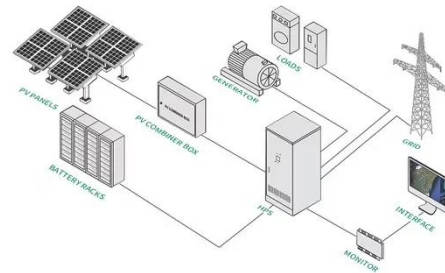

UPS Battery Backup with Surge Protection, 1500VA Line Interactive

You can mount the SMART1500LCD in just 2U of space in an EIA-standard 19-inch rack using the included hardware. You can also adapt it for tower installation using the included brackets.

1500 VA UPS Products , CyberPower

Runtime Full Load: 6.5 min Output VA:
1500 VA Output W: 1500 W Form Factor:
Rack / Tower Waveform: Sine Wave
Outlets: 8 - NEMA 5-15R View Details
[Check Prices](#)