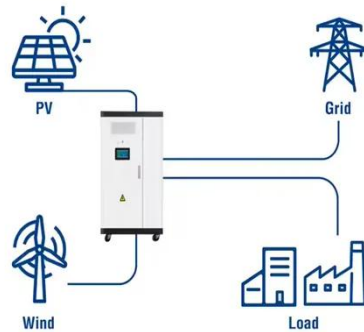

Utility-Scale ESS solutions

PowerSmart 3800-Watt Portable Inverter Generator with Dual

3800W Portable Inverter Generator with CO Sensor, Gas Powered, Digital Display, Super Quiet and Lightweight Generator for Camping, Home Emergency Use, Tailgating, RV Ready, EPA Compliant 33

Contact Us

For catalog requests, pricing, or partnerships, please visit:
<https://peregrine-energy.co.za>