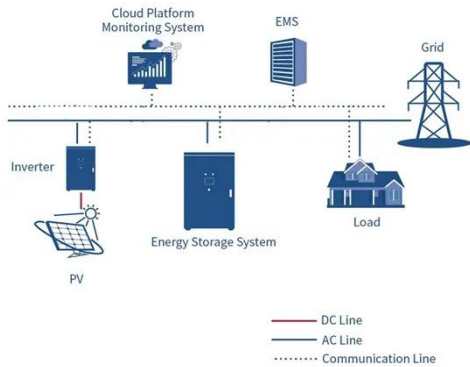

Emergency Communication Systems for Rescue Assistance

Two-way emergency communication systems for rescue assistance are critical in building safety design. They provide individuals who require help to evacuate during an emergency with a reliable means of ...

Safecross® First Aid Ltd.

Surface mount Wall Cabinet for use with the Mobilize Rescue Systems Comprehensive and Mobile Systems. Can be installed near designated emergency responders or beside other life-saving ...

A Comprehensive Guide to Emergency Communication Shelters/ ...

At their core, emergency communication shelters are self-contained units housing comprehensive communication equipment, power systems, and environmental controls.