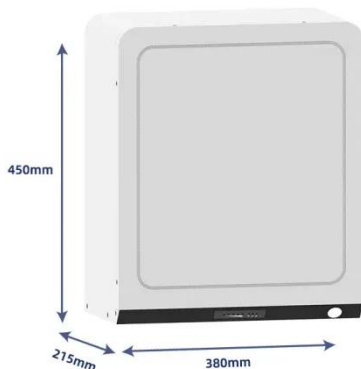

POWALL 1200W Pure Sine Wave Inverter for 12V System -Newpowa

It can convert vehicle power to useable home AC and USB current, allowing you to charge larger electronic appliances. The improved sine wave power inverter is perfect for providing reliable AC ...

BESTEK 1200W Power Inverter, DC 12V to 110V, 4.2A USB Car

...

It is a AC 110V, 60Hz Modified Wave