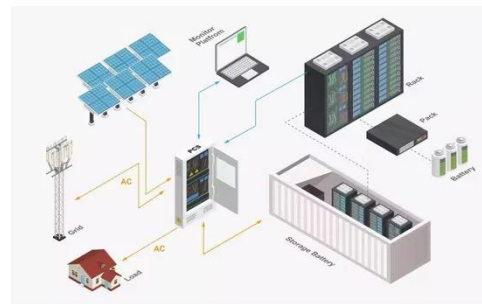

1200W Pure Sine Wave, Ampeak 1200W Power Inverter ,Ampeak

Experience uninterrupted power with the Ampeak 1200W Power Inverter, providing a pure sine wave output. Safely run your sensitive devices and appliances with this reliable 1200W inverter.