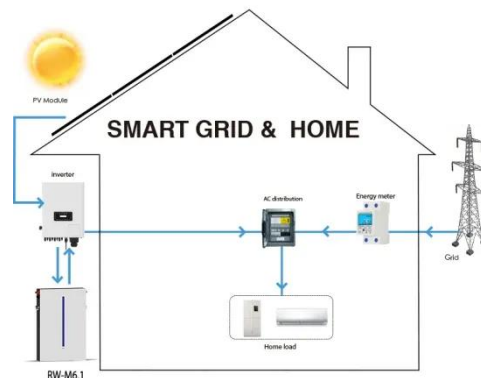

Energy Storage System Products List , HUAWEI Smart PV Global

Energy Storage System Products List covers all Smart String ESS products, including LUNA2000, STS-6000K, JUPITER-9000K, Management System and other accessories product series.