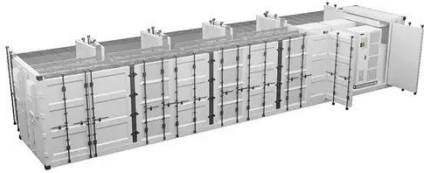

100kWh Lithium-ion Battery Cabinet from the USA

Commercial 100 Kilowatt Hour Battery

The 100kWh lithium battery energy storage cabinet offers high efficiency, flexibility, scalability, and reliable performance. The ingress protection rate of the 100 kilowatt hour battery is IP45, we support ...

100kWh 512V 800V Lithium Commercial Solar Battery ...

Boasting battery capacities of 100 kWh and 200 kWh, our system is purpose-built to supply unwavering, enduring power to both industrial and commercial ventures.